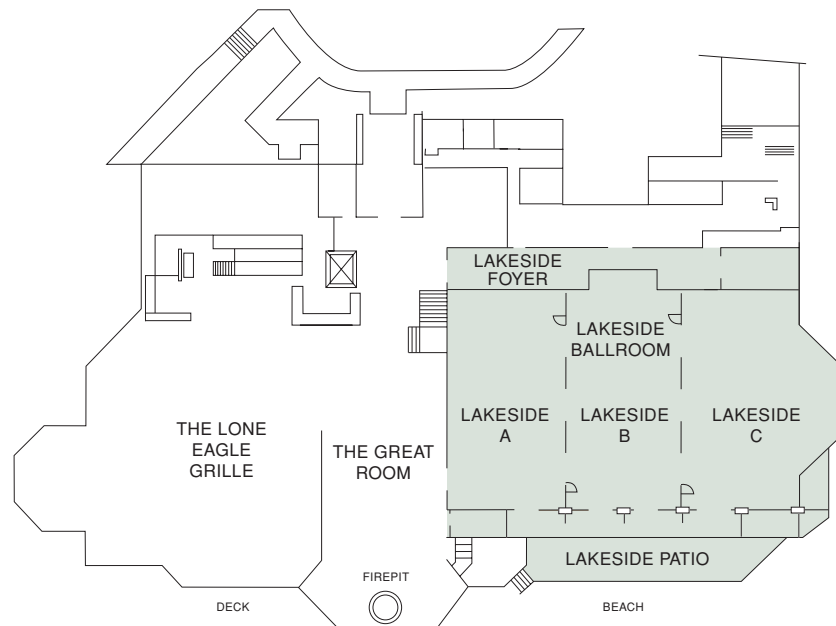

MEETING ROOM FLOOR PLANS

FIRST FLOOR

SPA TERRACE CONFERENCE CENTER

Hyatt Regency Lake Tahoe Resort, Spa and Casino

ROOM DIMENSIONS & CAPACITIES

Room Name	Room Dimensions Length x Width x Height	Square Feet	Banquet	Reception	Theater	Classroom	Boardroom	U-Shape	Hollow Square	Exhibit
FIRST FLOOR										
REGENCY BALLROOM	100' x 75' x 15'	7,500	525	750	775	400	—	—	—	40
REGENCY A-F (each)	33' x 30' x 15'	990	50	100	115	60	30	35	40	5
REGENCY CORRIDOR	100' x 15' x 15'	1,500	—	—	—	—	—	—	—	—
REGENCY FOYER	83' x 18' x 8'	1,494	—	100	—	—	—	—	—	—
SPA TERRACE CONFERENCE CENTER										
MARTIS PEAK A, B, C	28' x 66' x 8'	1,848	120	180	200	100	60	60	—	—
MARTIS PEAK A	28' x 20' x 8'	560	40	60	70	30	20	20	30	—
MARTIS PEAK B	28' x 27' x 8'	756	40	60	70	30	20	20	30	—
MARTIS PEAK C	28' x 19' x 8'	532	40	60	70	30	20	20	30	—
CASTLE PEAK A, B	25' x 46' x 8'	1,150	90	150	140	85	35	40	50	—
CASTLE PEAK A	25' x 22' x 8'	550	50	50	70	40	20	20	30	—
CASTLE PEAK B	25' x 24' x 8'	600	50	50	70	40	20	20	30	—
PYRAMID PEAK	IRREGULAR	812	50	50	60	35	20	15	20	—
DIAMOND PEAK BOARDROOM	IRREGULAR	812	—	—	—	—	18	—	—	—
LAKESIDE BALLROOM	96' x 59' x 16'	5,664	430	610	600	360	—	—	—	—
LAKESIDE A	59' x 31' x 16'	1,829	120	190	200	110	—	—	—	—
LAKESIDE B	59' x 31' x 16'	1,829	120	190	200	110	—	—	—	—
LAKESIDE C	59' x 34' x 16'	2,006	145	220	185	120	—	—	—	—
LAKESIDE PATIO	—	—	50	100	—	—	—	—	—	—
OUTDOOR FACILITIES*										
COTTAGE GREENS (COMBINED)	—	—	850	1,250	—	—	—	—	—	—
UPPER COTTAGE GREEN	—	—	700	1,000	—	—	—	—	—	—
LOWER COTTAGE GREEN	—	—	150	250	—	—	—	—	—	—
BEACH	—	—	200	1,000	—	—	—	—	—	—
PIER	—	—	—	70	—	—	—	—	—	—
OUTDOOR TENT	60' x 100' x 16'	6,000	400	600	500	250	—	—	—	35
POOL DECK	—	—	400	600	—	—	—	—	—	—

The Lone Eagle Grille and Great Room are available for breakfast groups of up to 150 guests.

*Not pictured