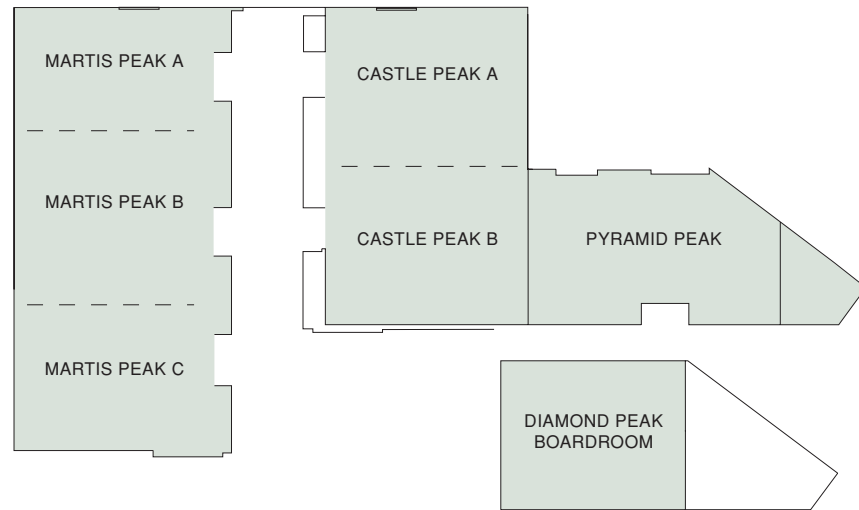

MEETING ROOM FLOOR PLANS

FIRST FLOOR

SPA TERRACE CONFERENCE CENTER

Hyatt Regency Lake Tahoe Resort, Spa and Casino

ROOM DIMENSIONS & CAPACITIES

Room Name	Room Dimensions Length x Width x Height	Square Feet	Banquet	Reception	Theater	Classroom	Boardroom	U-Shape	Hollow Square	Exhibit
FIRST FLOOR										
REGENCY BALLROOM	100' x 75' x 15'	7,500	525	750	775	400	—	—	—	40
REGENCY A-F (each)	33' x 30' x 15'	990	50	100	115	60	30	35	40	5
REGENCY CORRIDOR	100' x 15' x 15'	1,500	—	—	—	—	—	—	—	—
REGENCY FOYER	83' x 18' x 8'	1,494	—	100	—	—	—	—	—	—
SPA TERRACE CONFERENCE CENTER										
MARTIS PEAK A, B, C	28' x 66' x 8'	1,848	120	180	200	100	60	60	—	—
MARTIS PEAK A	28' x 20' x 8'	560	40	60	70	30	20	20	30	—
MARTIS PEAK B	28' x 27' x 8'	756	40	60	70	30	20	20	30	—
MARTIS PEAK C	28' x 19' x 8'	532	40	60	70	30	20	20	30	—
CASTLE PEAK A, B	25' x 46' x 8'	1,150	90	150	140	85	35	40	50	—
CASTLE PEAK A	25' x 22' x 8'	550	50	50	70	40	20	20	30	—
CASTLE PEAK B	25' x 24' x 8'	600	50	50	70	40	20	20	30	—
PYRAMID PEAK	IRREGULAR	812	50	50	60	35	20	15	20	—
DIAMOND PEAK BOARDROOM	IRREGULAR	812	—	—	—	—	18	—	—	—
LAKESIDE BALLROOM	96' x 59' x 16'	5,664	430	610	600	360	—	—	—	—
LAKESIDE A	59' x 31' x 16'	1,829	120	190	200	110	—	—	—	—
LAKESIDE B	59' x 31' x 16'	1,829	120	190	200	110	—	—	—	—
LAKESIDE C	59' x 34' x 16'	2,006	145	220	185	120	—	—	—	—
LAKESIDE PATIO	—	—	50	100	—	—	—	—	—	—
OUTDOOR FACILITIES*										
COTTAGE GREENS (COMBINED)	—	—	850	1,250	—	—	—	—	—	—
UPPER COTTAGE GREEN	—	—	700	1,000	—	—	—	—	—	—
LOWER COTTAGE GREEN	—	—	150	250	—	—	—	—	—	—
BEACH	—	—	200	1,000	—	—	—	—	—	—
PIER	—	—	—	70	—	—	—	—	—	—
OUTDOOR TENT	60' x 100' x 16'	6,000	400	600	500	250	—	—	—	35
POOL DECK	—	—	400	600	—	—	—	—	—	—

The Lone Eagle Grille and Great Room are available for breakfast groups of up to 150 guests.

*Not pictured