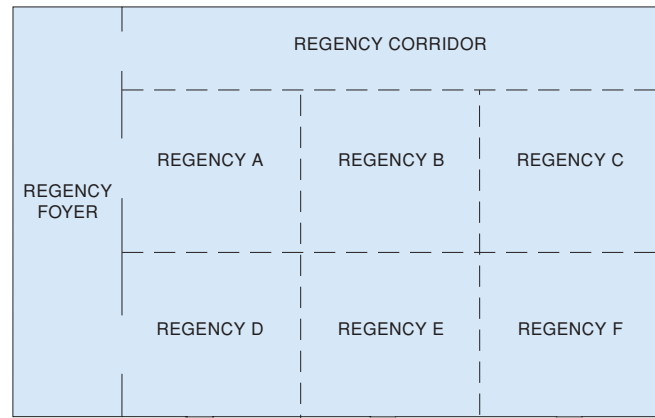

MEETING ROOM FLOOR PLANS

FIRST FLOOR

SPA TERRACE CONFERENCE CENTER

Hyatt Regency Lake Tahoe Resort, Spa and Casino

ROOM DIMENSIONS & CAPACITIES

Room Name	Room Dimensions Length x Width x Height	Square Feet	Banquet	Reception	Theater	Classroom	Boardroom	U-Shape	Hollow Square	Exhibit
FIRST FLOOR										
REGENCY BALLROOM	100' x 75' x 15'	7,500	525	750	775	400	—	—	—	40
REGENCY A-F (each)	33' x 30' x 15'	990	50	100	115	60	30	35	40	5
REGENCY CORRIDOR	100' x 15' x 15'	1,500	—	—	—	—	—	—	—	—
REGENCY FOYER	83' x 18' x 8'	1,494	—	100	—	—	—	—	—	—
SPA TERRACE CONFERENCE CENTER										
MARTIS PEAK A, B, C	28' x 66' x 8'	1,848	120	180	200	100	60	60	—	—
MARTIS PEAK A	28' x 20' x 8'	560	40	60	70	30	20	20	30	—
MARTIS PEAK B	28' x 27' x 8'	756	40	60	70	30	20	20	30	—
MARTIS PEAK C	28' x 19' x 8'	532	40	60	70	30	20	20	30	—
CASTLE PEAK A, B	25' x 46' x 8'	1,150	90	150	140	85	35	40	50	—
CASTLE PEAK A	25' x 22' x 8'	550	50	50	70	40	20	20	30	—
CASTLE PEAK B	25' x 24' x 8'	600	50	50	70	40	20	20	30	—
PYRAMID PEAK	IRREGULAR	812	50	50	60	35	20	15	20	—
DIAMOND PEAK BOARDROOM	IRREGULAR	812	—	—	—	—	18	—	—	—
LAKESIDE BALLROOM	96' x 59' x 16'	5,664	430	610	600	360	—	—	—	—
LAKESIDE A	59' x 31' x 16'	1,829	120	190	200	110	—	—	—	—
LAKESIDE B	59' x 31' x 16'	1,829	120	190	200	110	—	—	—	—
LAKESIDE C	59' x 34' x 16'	2,006	145	220	185	120	—	—	—	—
LAKESIDE PATIO	—	—	50	100	—	—	—	—	—	—
OUTDOOR FACILITIES*										
COTTAGE GREENS (COMBINED)	—	—	850	1,250	—	—	—	—	—	—
UPPER COTTAGE GREEN	—	—	700	1,000	—	—	—	—	—	—
LOWER COTTAGE GREEN	—	—	150	250	—	—	—	—	—	—
BEACH	—	—	200	1,000	—	—	—	—	—	—
PIER	—	—	—	70	—	—	—	—	—	—
OUTDOOR TENT	60' x 100' x 16'	6,000	400	600	500	250	—	—	—	35
POOL DECK	—	—	400	600	—	—	—	—	—	—